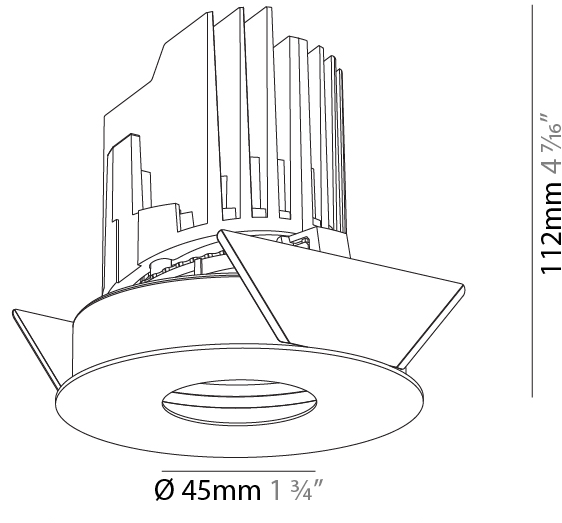

GENERAL

Series: Bioniq
 Subseries: Bioniq Round Pinhole
 Brand: Prolicht
 Division: Architectural
 Mounting Type: Recessed
 Mounting Location: Ceiling
 Subcategory: Downlight

PHYSICAL

Shape: Round
 Diameter (mm): 107
 Diameter (in): 4 ³/₁₆
 Height (mm): 112
 Height (in): 4 ⁷/₁₆
 Ceiling Thickness (mm): 10 / 12.5 / 15
 Ceiling Thickness (in): 3/8 or 1/2 or 9/16
 Min. Recessing Depth (mm): 130
 Min. Recessing Depth (in): 5 ¹/₈
 Light Distribution: Adjustable / Downlight
 Weight (kg): 0.47
 Weight (lbs): 1.04
 Fixture Finish: SSR / BKV / CWI / CRY / HAB / UFT / ITA / RUA / FTG / MYG / LOD / PUS / FRO / FUP / KIA / POP / BLS / SPG / MEY / GOH / GUM / CHC / COM / ABZ / JAG / OBR / MOS / ROR
 Fixture Material: Aluminum Die Cast
 Cut-out Measurements: 98mm / 3 7/8"

ELECTRICAL

Lamp Type: LED (Zhaga Standard)
 Input Wattage (W): 15.5
 Total Output Wattage (W): 14
 Driver Included: No
 Driver Location: Recessed Housing
 Constant Current (MA): 350

LED

Number of LEDs: 1
 Color Temperature (°K): 2700 / 3000 / 3500 / 4000
 Max. Delivered Lumen (lm): 930 / 960 / 1009 / 1030
 Nominal Lumen (lm): 1386 / 1438 / 1511 / 1542
 CRI: >90 CRI

OPTICAL

Reflector: 20 / 40 / 60
 Adjustability: Rotational 355°; Tilt 30°

RATINGS AND CERTIFICATIONS

Certified By: Certified for North American Standards
 IP rating: IP20

PROJECT
TYPE
SPECIFIER
QUANTITY
DATE