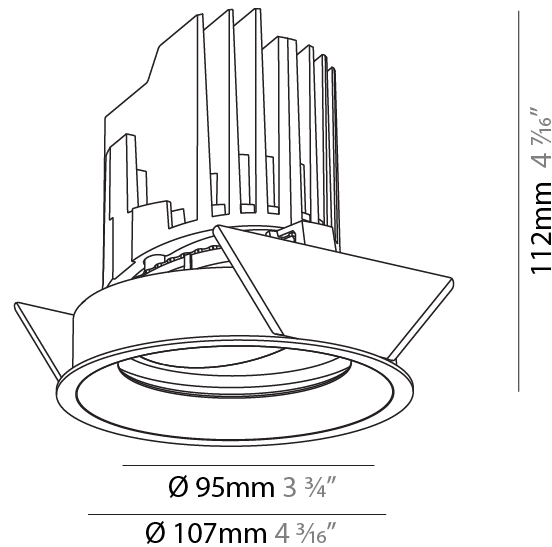

GENERAL

Series: Bioniq
 Subseries: Bioniq Round Adjustable
 Brand: Prolicht
 Division: Architectural
 Mounting Type: Recessed
 Mounting Location: Ceiling
 Subcategory: Downlight

PHYSICAL

Shape: Round
 Diameter (mm): 107
 Diameter (in): 4 3/16
 Height (mm): 112
 Height (in): 4 7/16
 Ceiling Thickness (mm): 10 / 12.5 / 15
 Ceiling Thickness (in): 3/8 or 1/2 or 9/16
 Min. Recessing Depth (mm): 130
 Min. Recessing Depth (in): 5 1/8
 Light Distribution: Adjustable / Downlight
 Weight (kg): 0.47
 Weight (lbs): 1.04
 Fixture Finish: SSR / BKV / CWI / CRY / HAB / UFT / ITA / RUA / FTG / MYG / LOD / PUS / FRO / FUP / KIA / POP / BLS / SPG / MEY / GOH / GUM / CHC / COM / ABZ / JAG / OBR / MOS / ROR
 Fixture Material: Aluminum Die Cast
 Cut-out Measurements: 98mm / 3 7/8"

OPTICAL

Reflector°: 10
 Optic°: Lens Pack - No Lens
 Adjustability: Rotational 355°; Tilt 30°

RATINGS AND CERTIFICATIONS

Certified By: Certified for North American Standards
 IP rating: IP20

	98mm 3 7/8"	130mm 5 1/8"	10 15mm 3/8" 9/16"	30°	355°	
A						